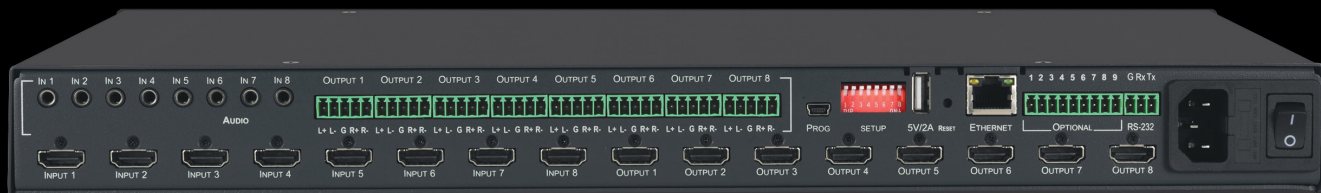

KRAMER 8X8 HDMI MATRIX

RAVE
audio visual

INPUTS

- 8 HDMI: On female HDMI connectors
- 8 Unbalanced Stereo Audio: On 3.5mm mini jacks

VIDEO

- HDMI Support: Deep Color, 3D, ARC, up to 7.1 uncompressed audio channels as specified in HDMI 2.0
- Content Protection: HDCP 2.2
- Output Resolutions: Up to 4K@60Hz (4:4:4)

PORTS

- 1 5V/2A USB: On a type-A USB connector for powering an external device
- 1 RS-232: On a 3-pin terminal block connector
- 1 Ethernet: On an RJ-45 connector
- 1 USB: On a mini USB connector for firmware upgrade or communication (connecting to a PC or a serial controller)

USER INTERFACE

- 1.Control: Front panel buttons for input/output selection, audio embedding, mute, test pattern, memory, EDID capture, factory reset and front panel lock. Protocol 3000 API via RS-232 serial commands transmitted by a PC, touch screen system or other serial controller, embedded web pages via LAN for configuration and control
2. Indicators: LED display for switching status