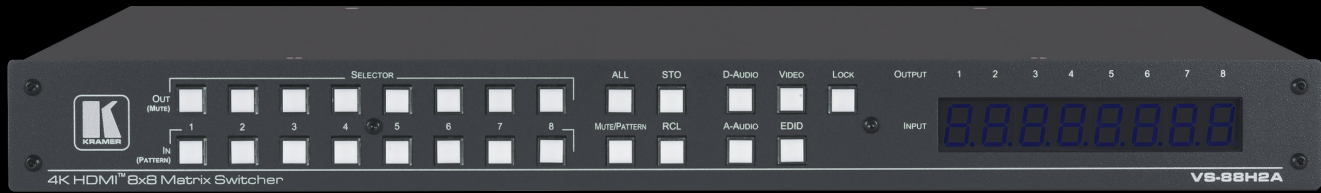

KRAMER 8X8 HDMI MATRIX

RAVE
audio visual

INPUTS

- 8 HDMI: On female HDMI connectors
- 8 Unbalanced Stereo Audio: On 3.5mm mini jacks

VIDEO

- HDMI Support: Deep Color, 3D, ARC, up to 7.1 uncompressed audio channels as specified in HDMI 2.0
- Content Protection: HDCP 2.2
- Output Resolutions: Up to 4K@60Hz (4:4:4)

PORTS

- 1 5V/2A USB: On a type-A USB connector for powering an external device
- 1 RS-232: On a 3-pin terminal block connector
- 1 Ethernet: On an RJ-45 connector
- 1 USB: On a mini USB connector for firmware upgrade or communication (connecting to a PC or a serial controller)

USER INTERFACE

- 1.Control: Front panel buttons for input/output selection, audio embedding, mute, test pattern, memory, EDID capture, factory reset and front panel lock. Protocol 3000 API via RS-232 serial commands transmitted by a PC, touch screen system or other serial controller, embedded web pages via LAN for configuration and control
2. Indicators: LED display for switching status